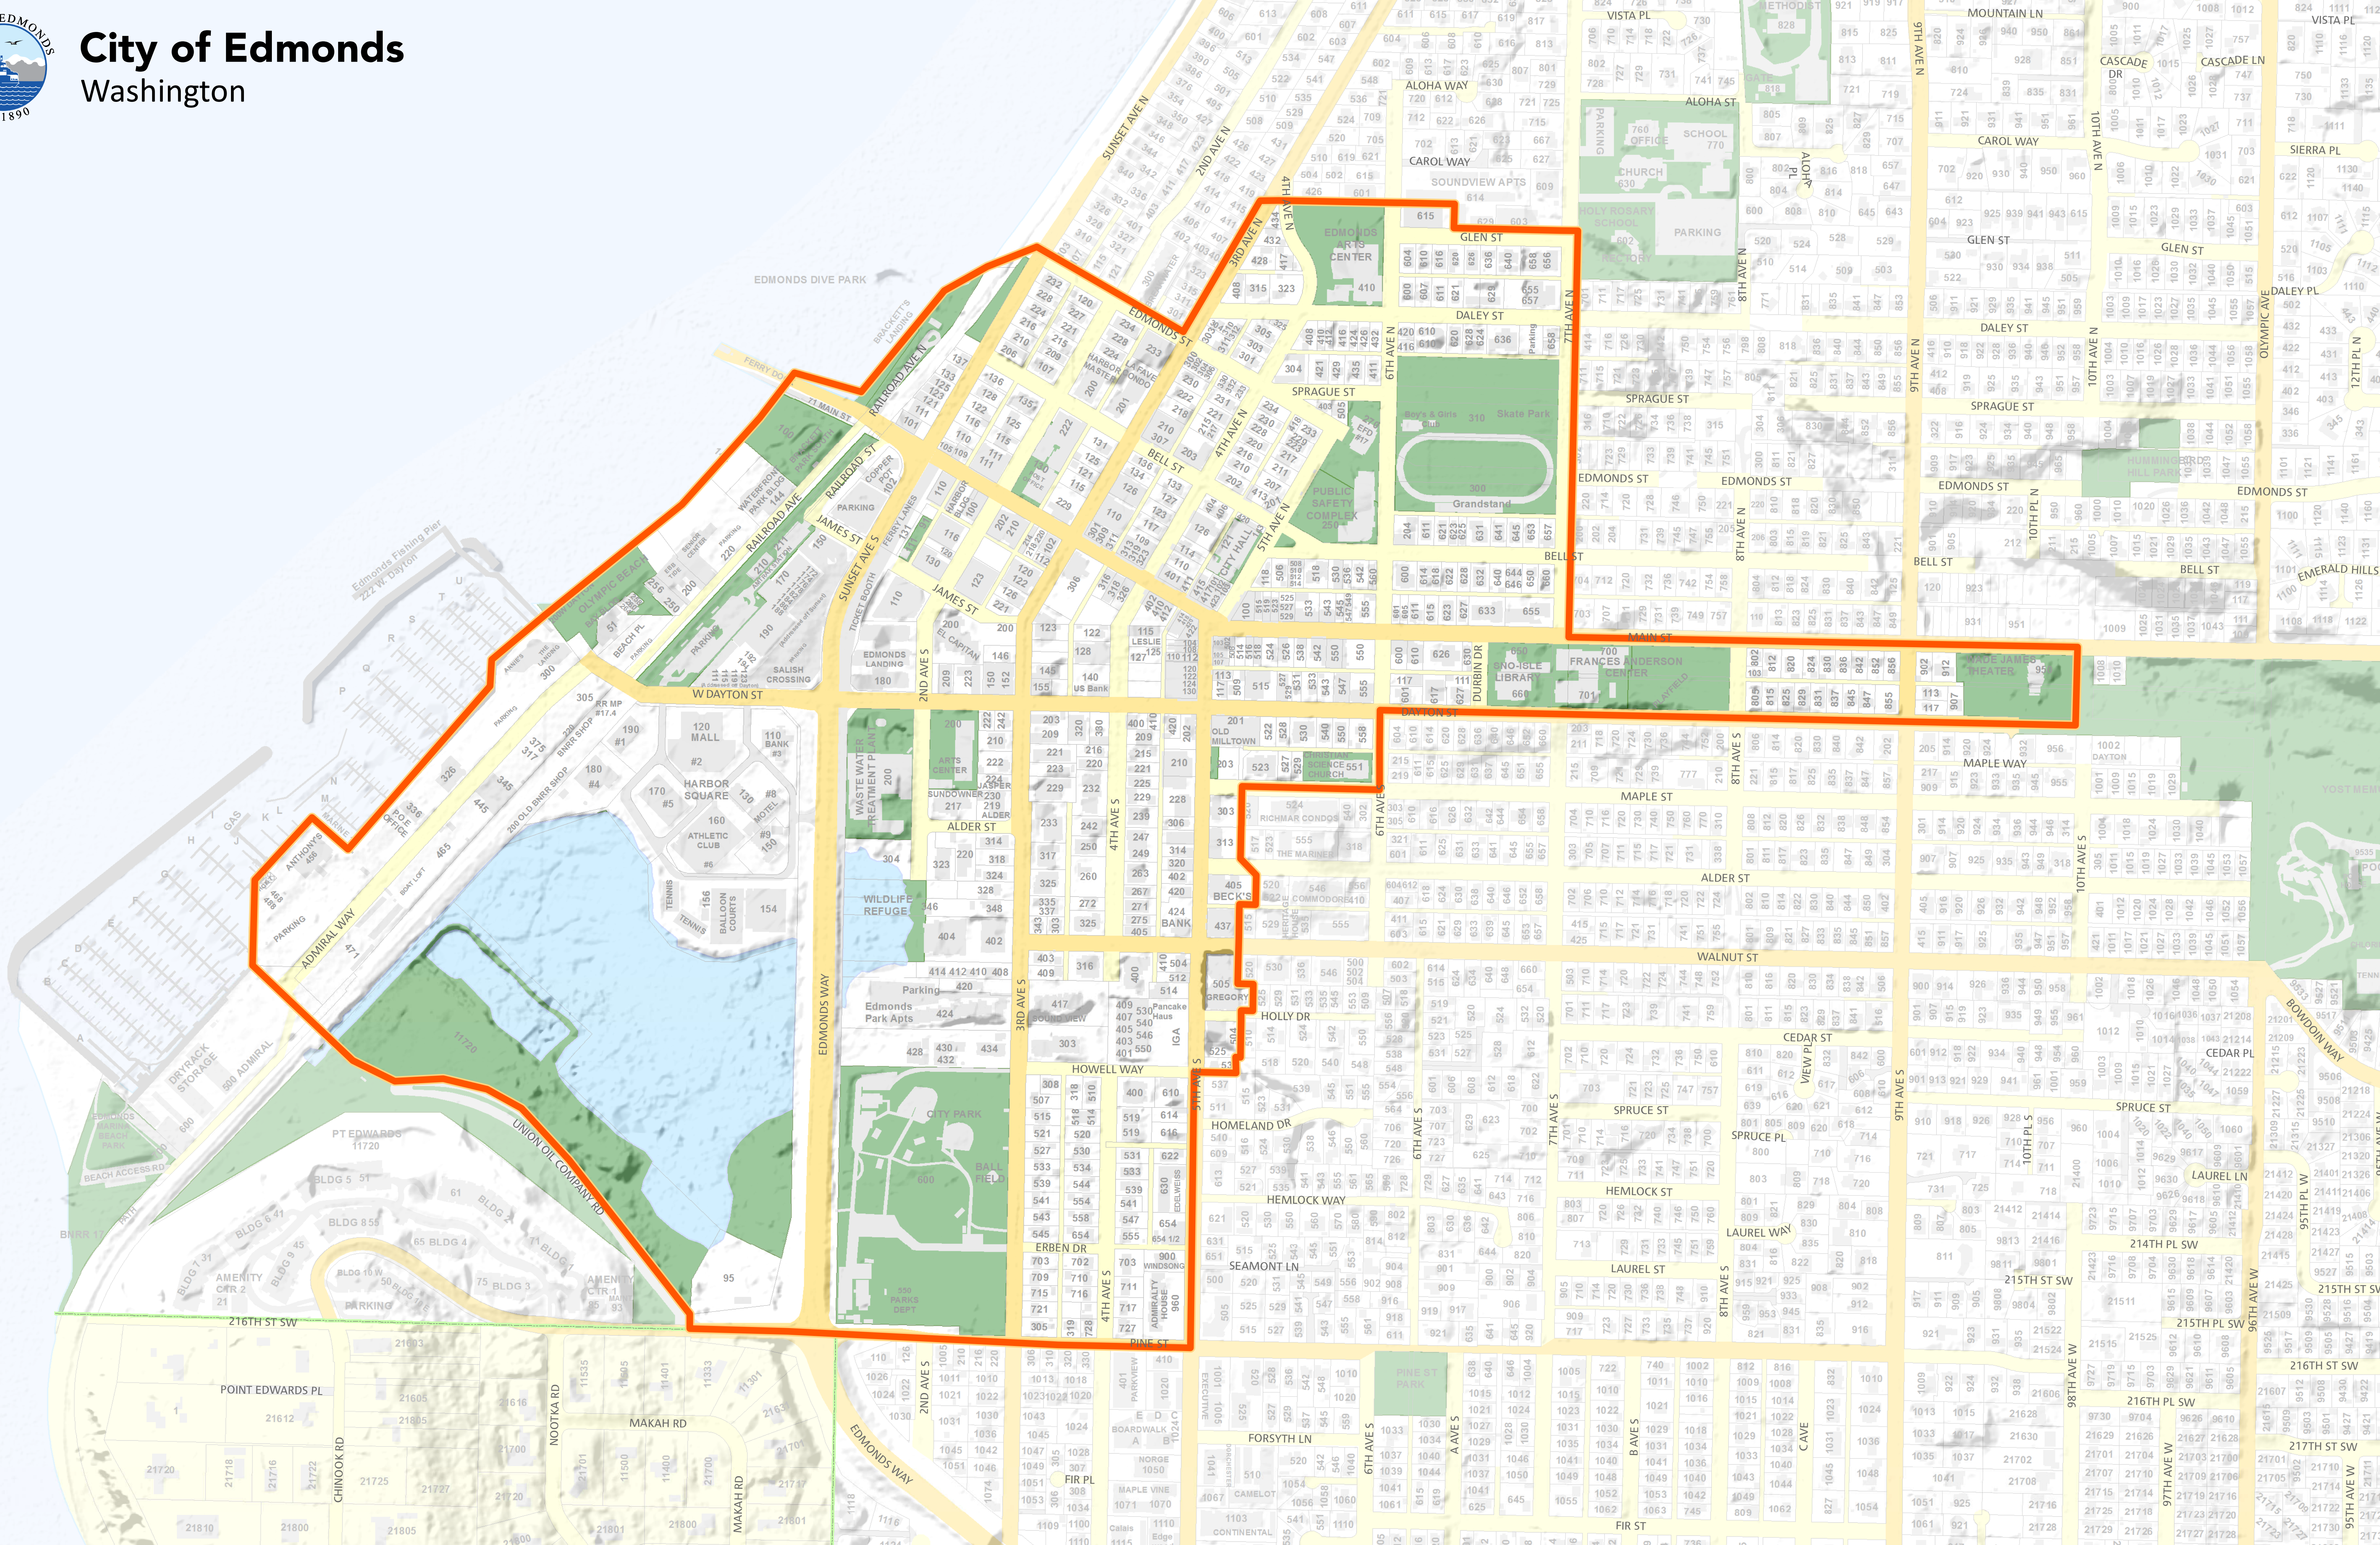

City of Edmonds Washington

Edmonds Creative District

City of Edmonds
121 5th Ave N
Edmonds, WA 98202
Coordinate System: NAD 1983 StatePlane Washington North FIPS 4601 Feet
Projection: Lambert Conformal Conic
Datum: North American 1983
Units: Feet US
Path: \\mapserver\GIS\Projects\Economic_Development\Creative_District\Edmonds_Creative_District_2018.mxd